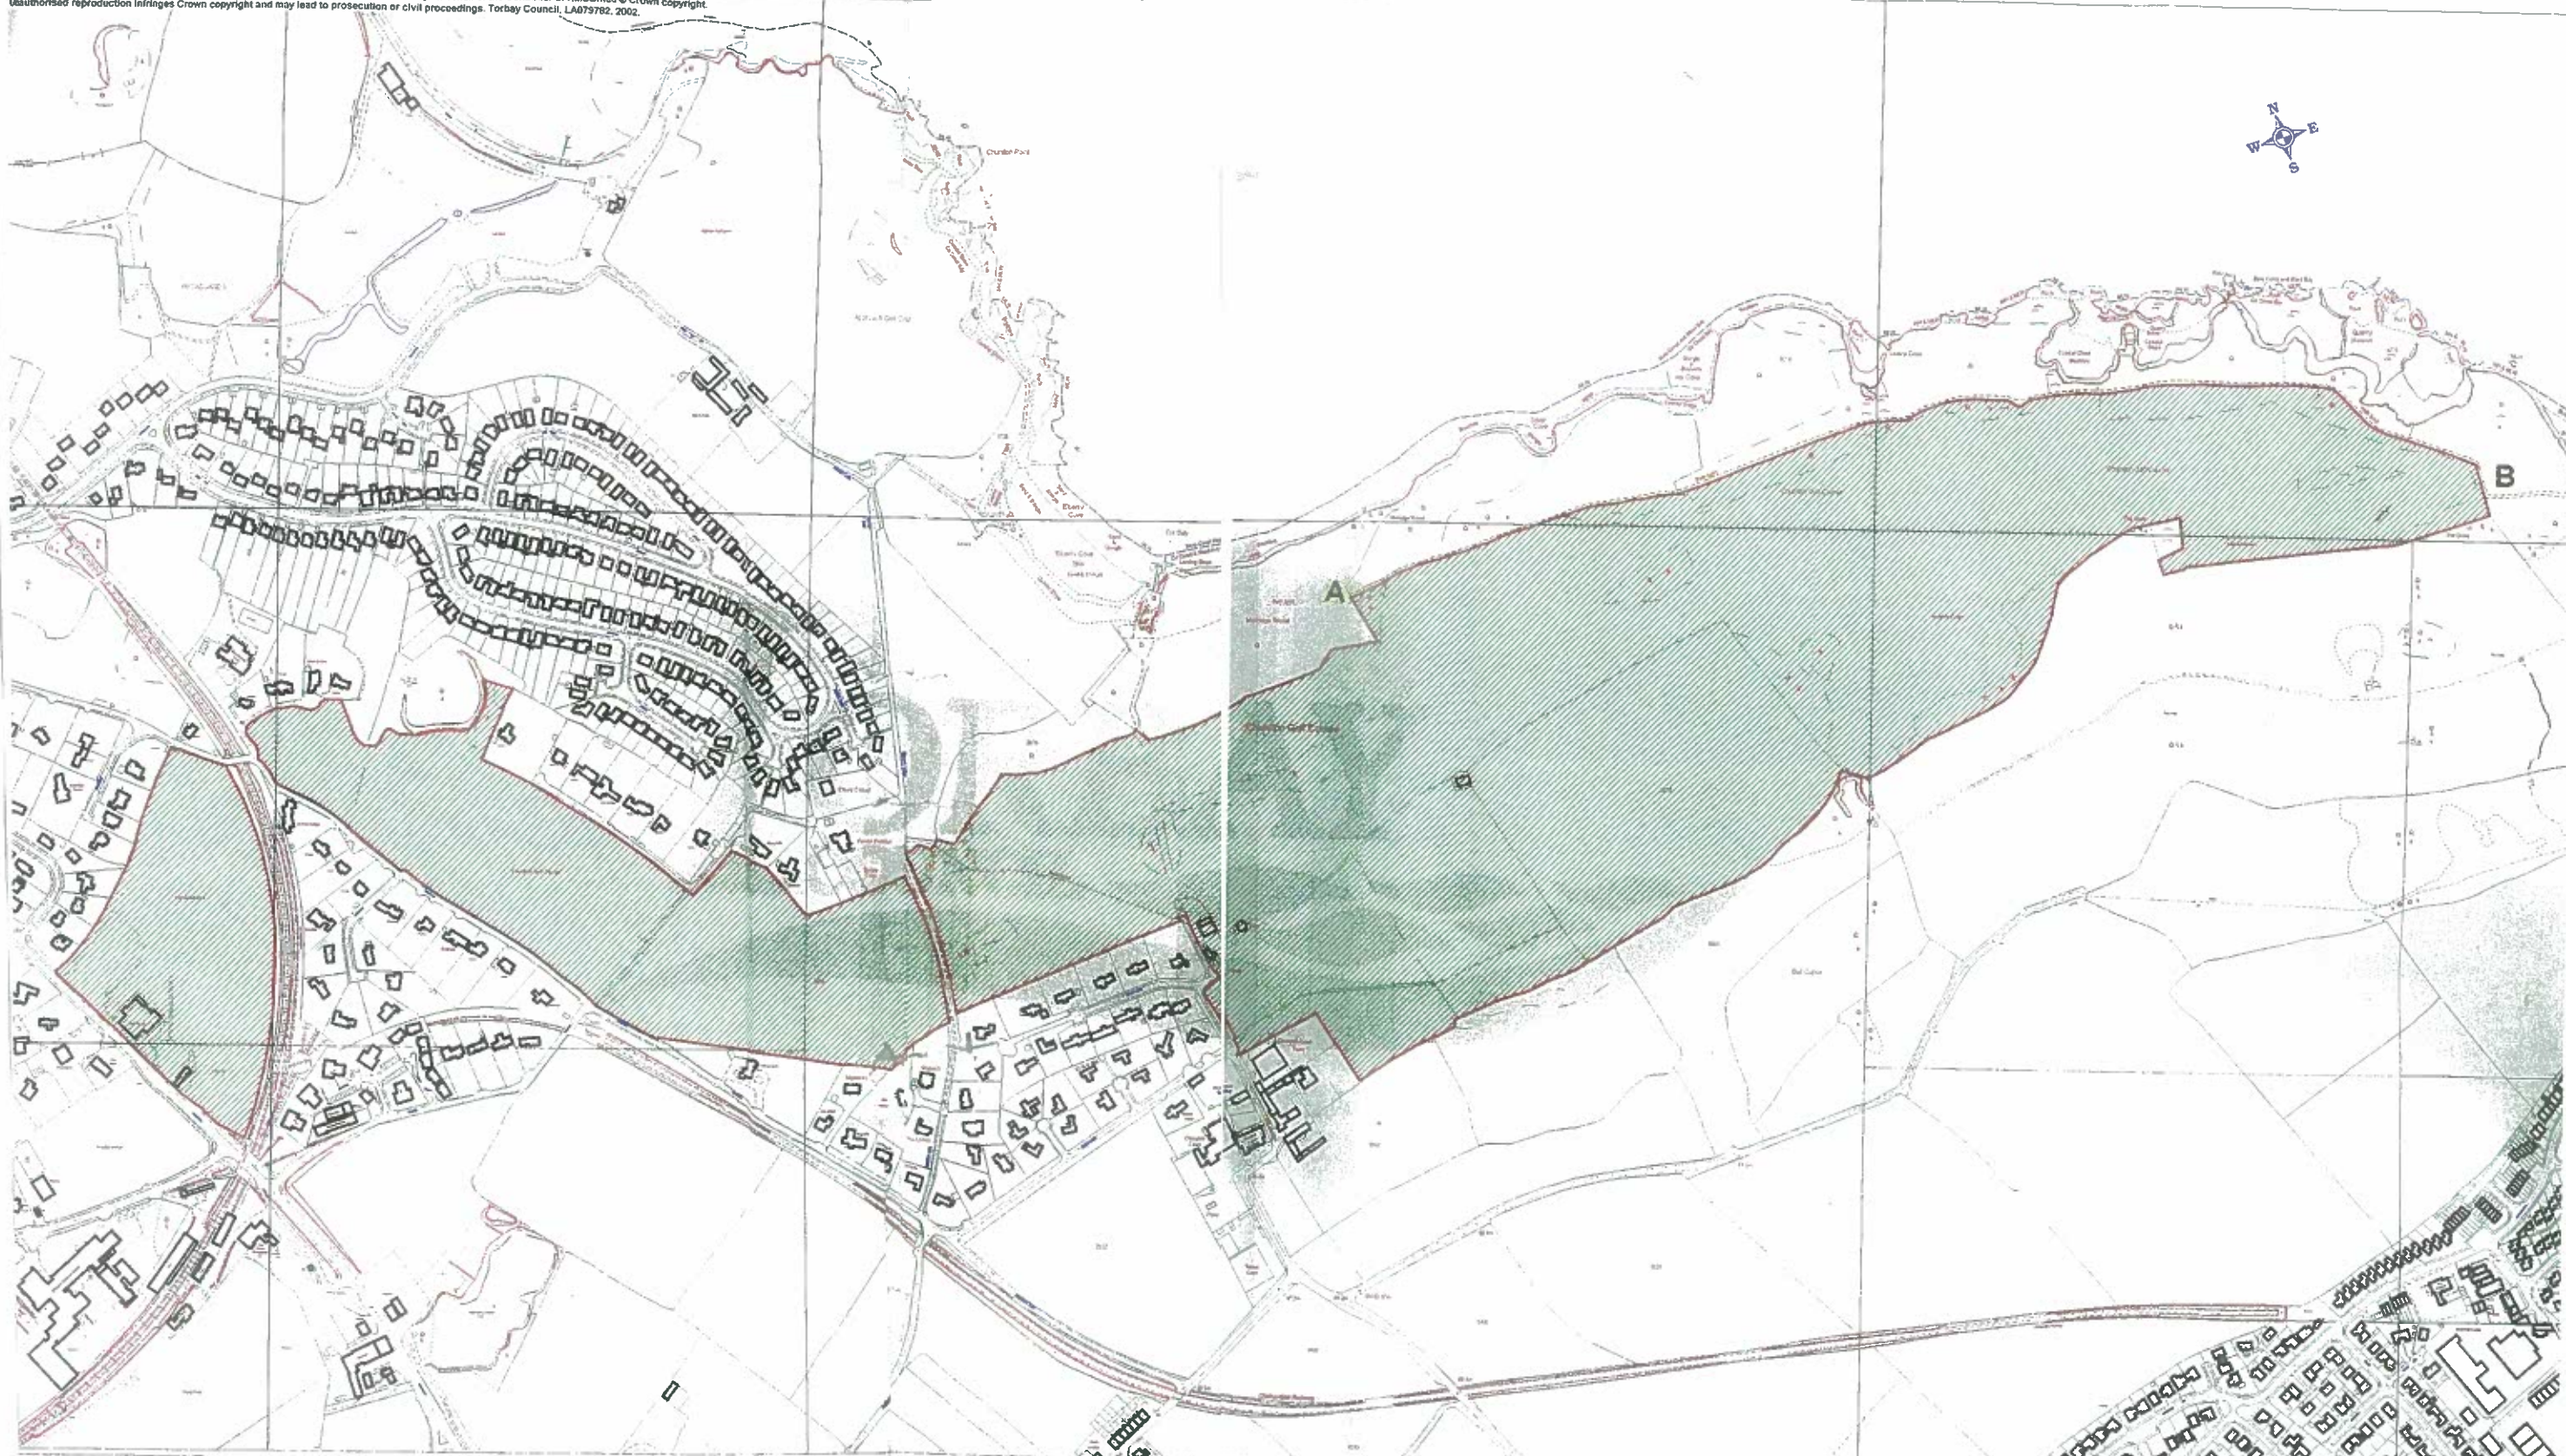

This map is based upon Ordnance Survey material with the permission of Ordnance Survey on behalf of the Controller of HMSO © Crown copyright. Unauthorised reproduction infringes Crown copyright and may lead to prosecution or civil proceedings. Torbay Council, LA079782, 2002.

Title: Churston Golf Course
Date: 7 February 2003

Plan No: EMT112
Asset No: B326

Scale Not determined

ENVIRONMENT SERVICES DIRECTORATE (Highways & Estates Management)

Plan Prepared By: Property Records Officer, Roebuck House, Abay Road, Torquay, TQ2 5TF (01803) 207925

A ----- B
Coastal path adjacent
golf course.